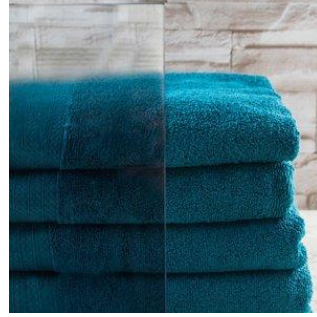

ACID ETCHED

BRONZE TINT

BUBBLE

CLEAR

GLUE CHIP

GREY TINT

OBSCURE

LOW-IRON

RAIN

RAIN DROP