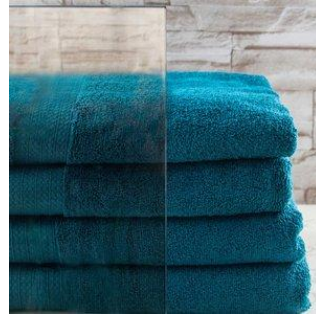

ACID ETCHED

BRONZE TINT

BUBBLE

CLEAR

GLUE CHIP

GREY TINT

OBSCURE

LOW-IRON

RAIN

RAIN DROP